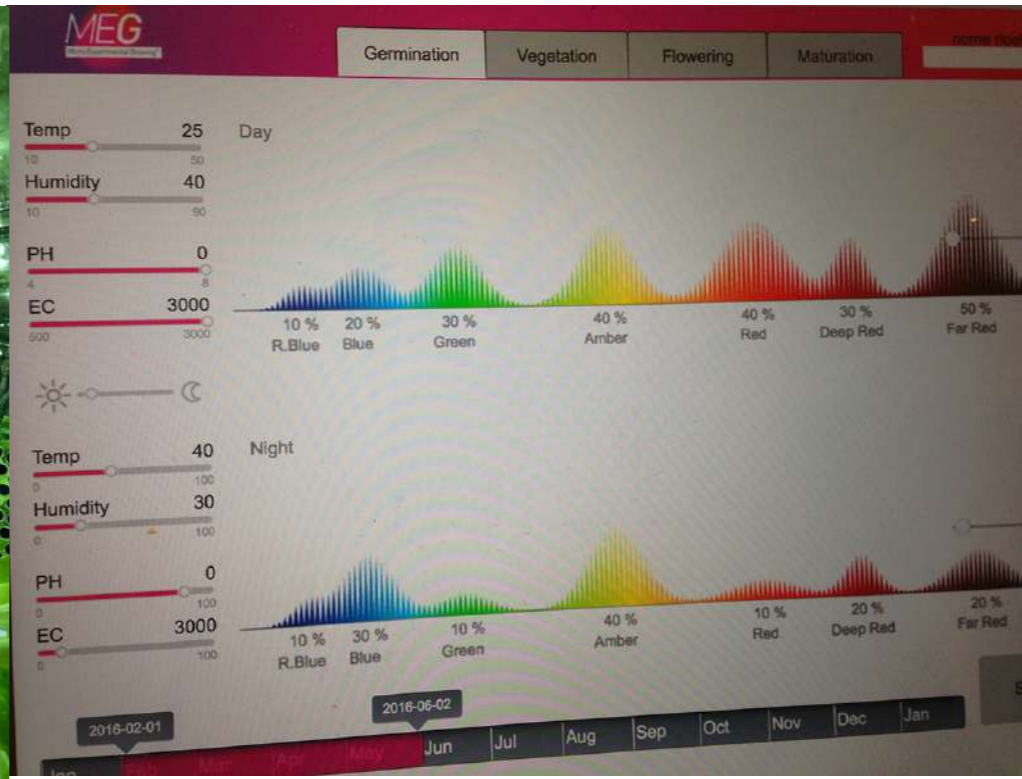

Speculative and innovative Start-ups

Alleviamento del trauma / Mitigation of shocks

by Andrea Giorgi - Filippo Aiello / MEG - Micro Experimental Growing

Design for Emergency
Seed ideas

MEG indoor growing system